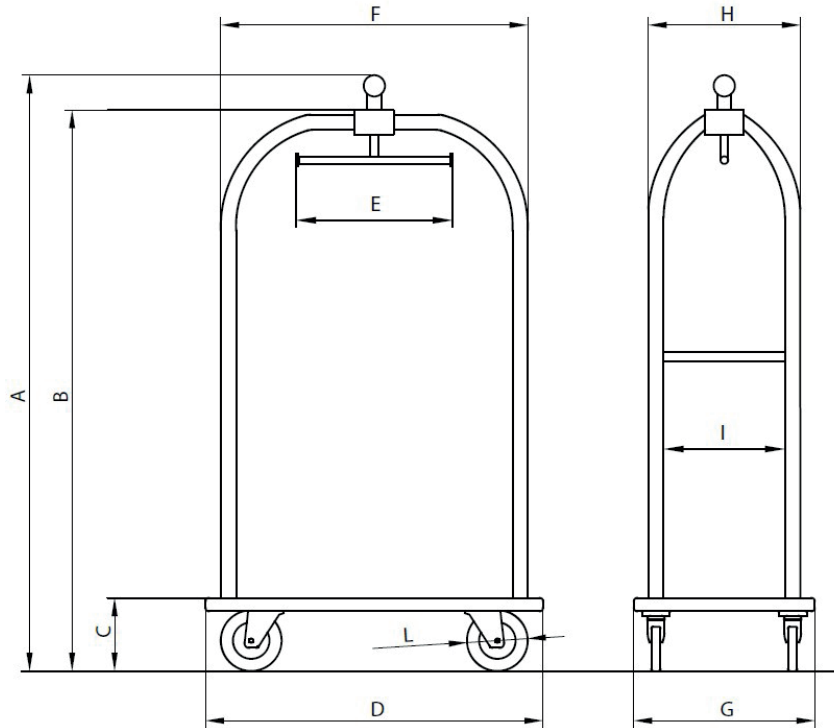

## Technical features

- Non-marking and full wrap-around rubber bumper in light grey
- Hanging rail for coat hangers (48 cm)
- Thick and soft carpet made of 100% polyamide
- Leather handles included

## Technical data

							
TRANSBAG VIP CR M	max 300 kg	2 swivel and 2 fixed Ø200 mm 'RG'	Chrome plated steel tube Ø40 mm	935 x 645 x h1997 mm	8 - 10	41 kg	010001CR
TRANSBAG VIP CR L	max 300 kg	2 swivel and 2 fixed Ø200 mm 'RG'	Chrome plated steel tube Ø40 mm	1130 x 650 x h1997 mm	9 - 12	45 kg	010002CR

## Technical draw

A	mm	1997	1997
B	mm	1900	1900
C	mm	270	270
D	mm	935	1130
E	mm	508	508
F	mm	800	960
G	mm	645	650
H	mm	475	497
I	mm	395	417
L	Ø mm	200	200